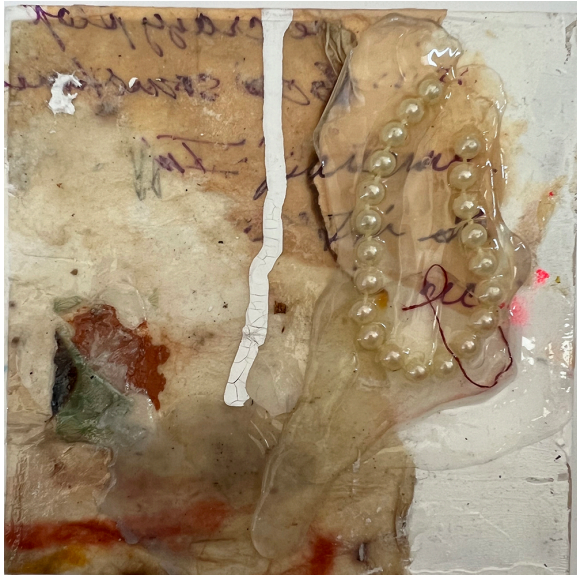

Amy Solomon is an artist and educator living and working in Brookline, MA. Utilizing a multitude of media, Solomon focuses on the relationships between nature, emotion, and physicality, often using iconography from pop culture and art history. She is the owner and operator of independent art center Art with Amy in Brookline Village, and holds a BFA in Painting from Massachusetts College of Art and Design. Her work is in collections in the United States, Greece, and Switzerland.

Left: **Tea and Pearls 2023**

Mixed media on panel

4 x 4 inches

The exhibition is on view April 28 - May 14, 2023.
Gallery hours: Saturday 1-5pm and Sunday 1-4pm
and by appointment at: 617-435-9768